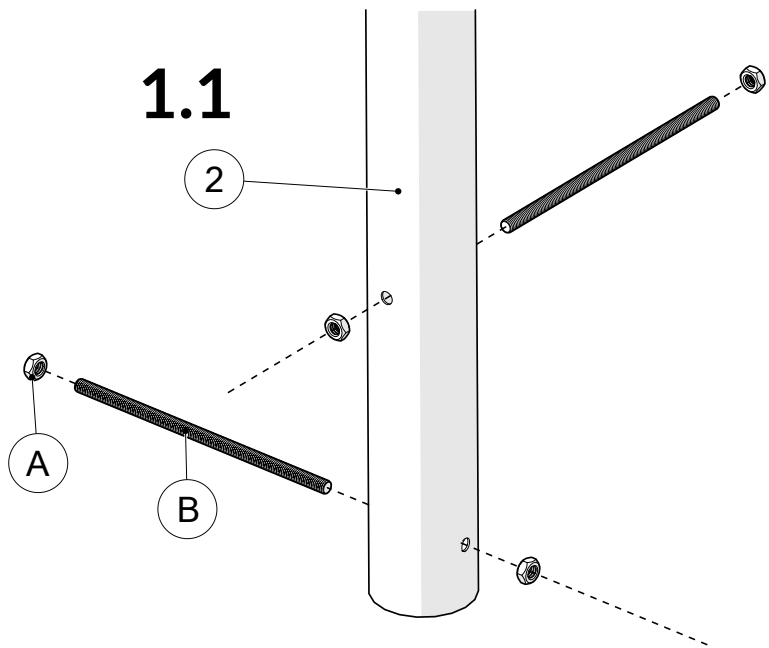

Part Reference	Description
PP-TROP-GF	Tropical Cyclone (Ground Fix)

Check Risk Assessment

Packages

x1

x1

		L	W	H	Weight	Net
x1	905448	27cm / 11"	27cm / 11"	13cm / 5"	3.5kg / 8lbs	
x1	905450	128cm / 50"	30cm / 12"	8cm / 3"	3.5kg / 8lbs	

Not to scale

1.

1.1

1.2

1.3

A		x4
B		x2

2.

Foundations should not present a hazard