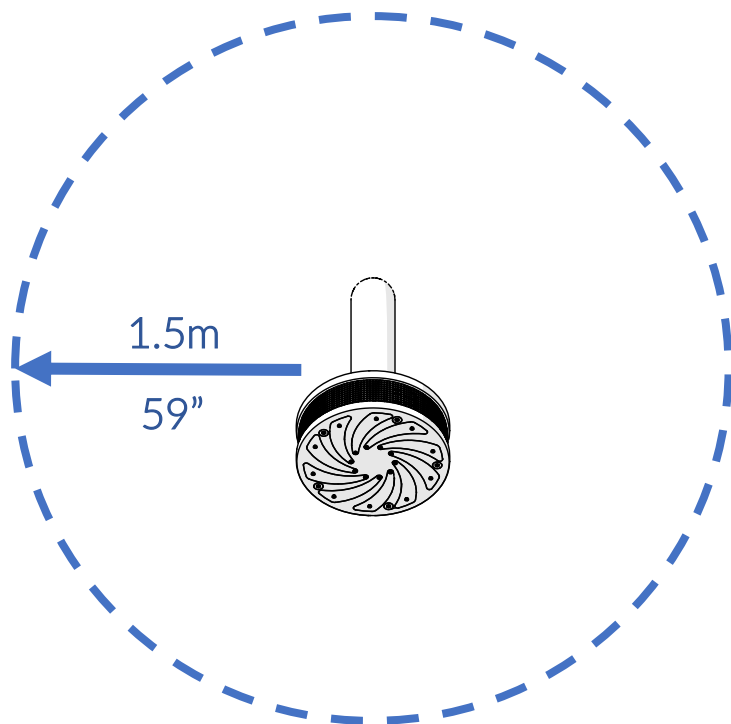

Part Reference	Description
PP-TROP-GF	Tropical Cyclone (Ground Fix)

Check Risk Assessment

Packages

x1

x1

		L	W	H	Weight	Net
x1	905448	27cm / 11"	27cm / 11"	13cm / 5"	3.5kg / 8lbs	
x1	905450	128cm / 50"	30cm / 12"	8cm / 3"	3.5kg / 8lbs	

Not to scale

1.

1.1

1.2

1.3

A		x4
B		x2

2.

Foundations should not present a hazard