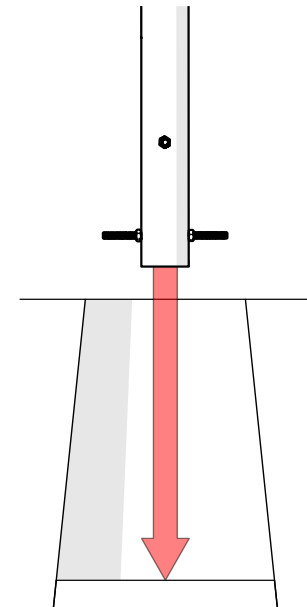

Part Reference	Description
PP-TROP-GF	Tropical Cyclone (Ground Fix)

Check Risk Assessment

Packages

x1

x1

		L	W	H	Weight	Net
x1	905448	27cm / 11"	27cm / 11"	13cm / 5"	3.5kg / 8lbs	
x1	905450	128cm / 50"	30cm / 12"	8cm / 3"	3.5kg / 8lbs	

Not to scale

1.

1.1

1.2

1.3

A		x4
B		x2

2.

Foundations should not present a hazard