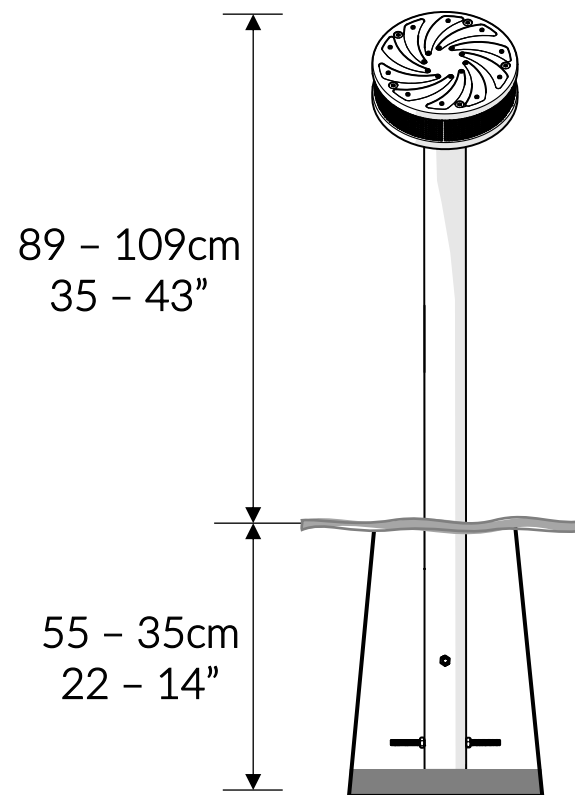

Part Reference	Description
PP-TROP-GF	Tropical Cyclone (Ground Fix)

Check Risk Assessment

Packages

x1

x1

		L	W	H	Weight	Net
x1	905448	27cm / 11"	27cm / 11"	13cm / 5"	3.5kg / 8lbs	
x1	905450	128cm / 50"	30cm / 12"	8cm / 3"	3.5kg / 8lbs	

Tools required (not supplied)

905448

① x1
805447

17mm x1
605482

905450

② x1
805489

③ x4
500457

④ x2
500627

Not to scale

1.

1.1

1.2

1.3

A		x4
B		x2

2.

Foundations should not present a hazard