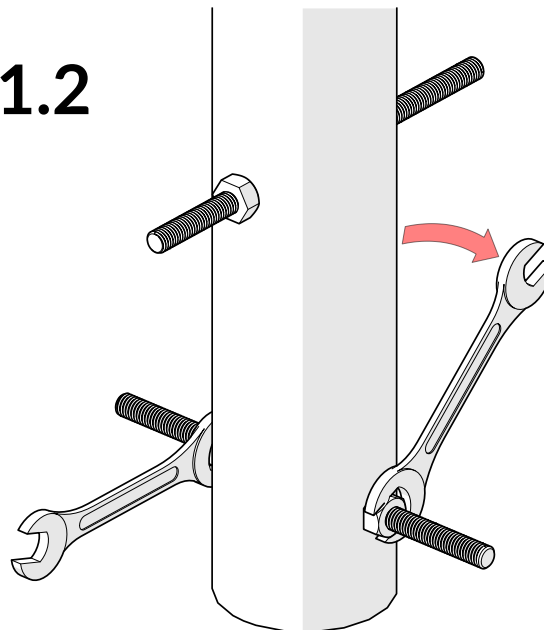

Part Reference	Description
PP-TROP-GF	Tropical Cyclone (Ground Fix)

Check Risk Assessment

Packages

x1

x1

		L	W	H	Weight	Net
x1	905448	27cm / 11"	27cm / 11"	13cm / 5"	3.5kg / 8lbs	
x1	905450	128cm / 50"	30cm / 12"	8cm / 3"	3.5kg / 8lbs	

Tools required (not supplied)

905448

① x1
805447

17mm x1
605482

905450

② x1
805489

③ x4
500457

④ x2
500627

Not to scale

1.

1.1

1.2

1.3

A		x4
B		x2

2.

Foundations should not present a hazard