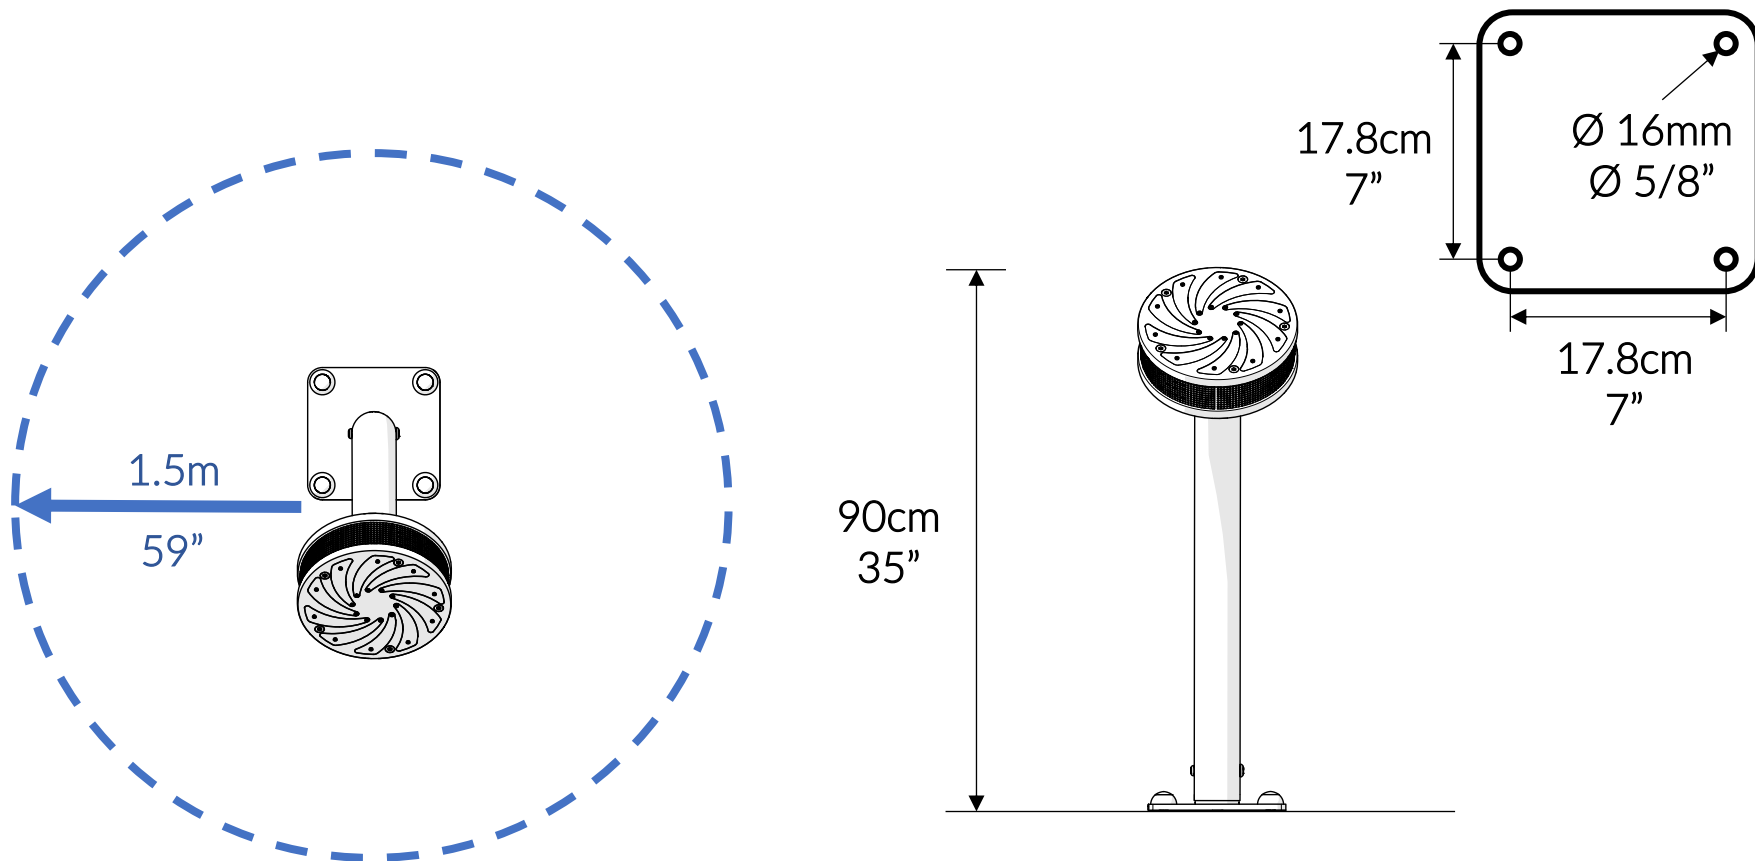

Part Reference	Description
PP-TROP-SF	Tropical Cyclone (Surface Fix)

Avoid direct sunlight

Check Risk Assessment

### Packages

x1

x1

x1

		L	W	H	Weight	Net
x1	905448	27cm / 11"	27cm / 11"	13cm / 5"	3.5kg / 8lbs	
x1	905449	80cm / 31"	30cm / 12"	8.5cm / 3"	3.5kg / 8lbs	
x1	900884	32cm / 12.5"	23cm / 9"	23cm / 9"	6kg / 13lbs	

900884

③ x1  
800878

Ⓐ x1  
500667

Ⓑ x1  
500613

Ⓒ x4  
601543

Ⓓ x4  
601542

TX45 x2  
500720

Not to scale