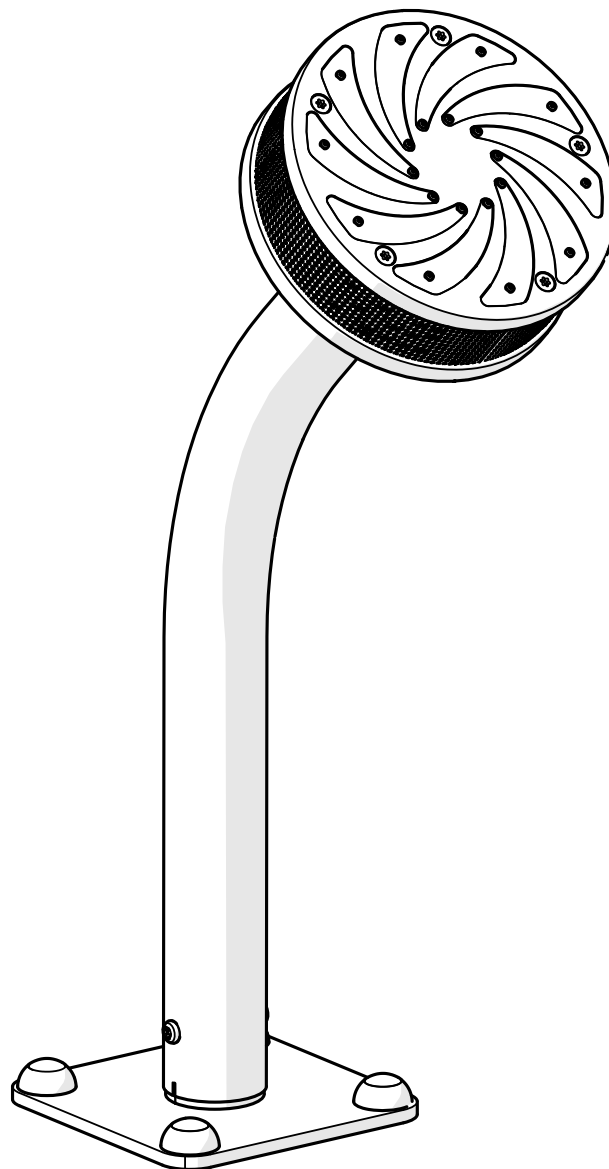

percussionplay.com

info@percussionplay.com

UK
[01730 235 180](tel:01730235180)

USA & CAN
[+1 (866) 882 9170](tel:+18668829170)

EUR & ROW
[+44 1730 235 180](tel:+441730235180)