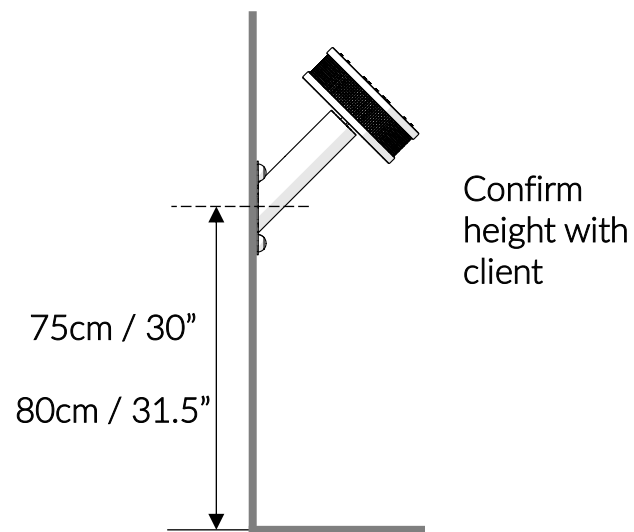

Part Reference	Description
PP-TROP-WF	Tropical Cyclone (Wall Fix)

Check Risk Assessment

Packages

x1

x1

		L	W	H	Weight	Net
x1	905448	27cm / 11"	27cm / 11"	13cm / 5"	3.5kg / 8lbs	
x1	905693	32cm / 12.5"	23cm / 9"	23cm / 9"	3kg / 7lbs	

Tools required (not supplied)

Spirit level

Tape Measure

905448

① x1

805447

17mm x1

605482