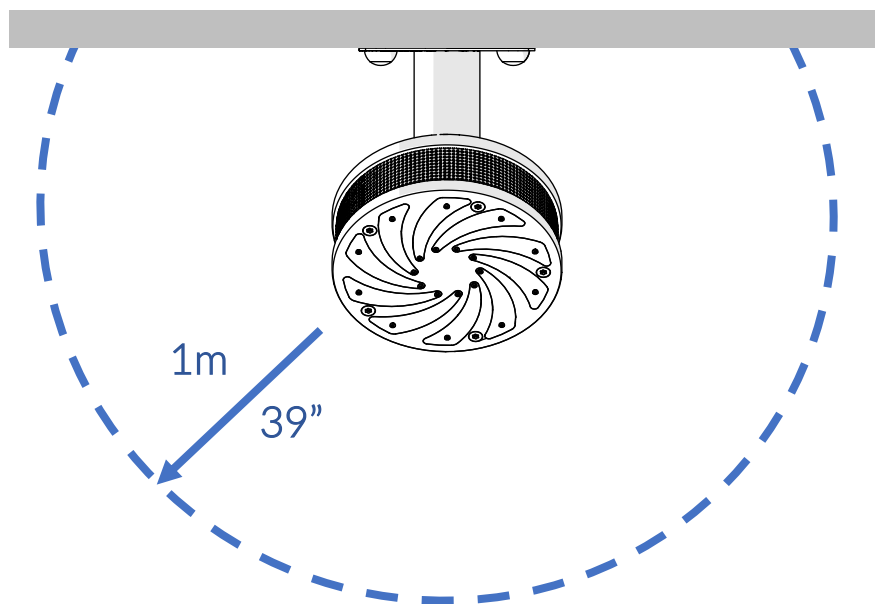

Part Reference	Description
PP-TROP-WF	Tropical Cyclone (Wall Fix)

Check Risk Assessment

Packages

x1

x1

		L	W	H	Weight	Net
x1	905448	27cm / 11"	27cm / 11"	13cm / 5"	3.5kg / 8lbs	
x1	905693	32cm / 12.5"	23cm / 9"	23cm / 9"	3kg / 7lbs	

Tools required (not supplied)

Spirit level

Tape Measure

905448

① x1

805447

17mm x1

605482